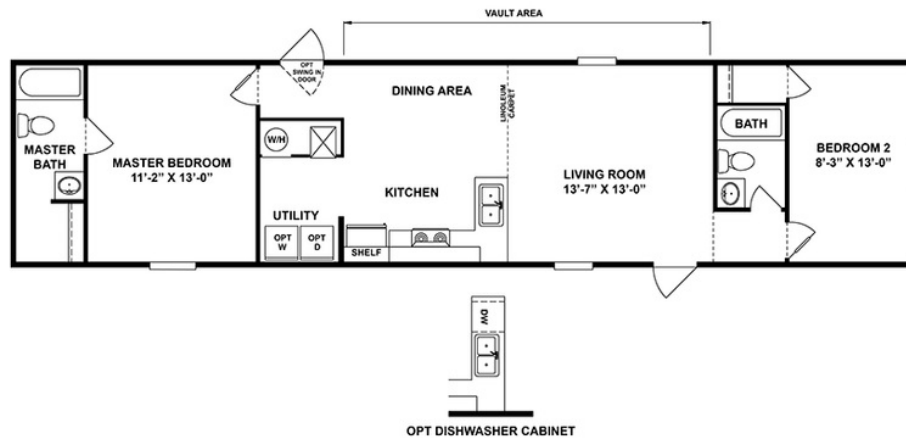

DELIGHT Model number: 36TRU14602AH18

2 beds • 2 baths • 840 sq.ft. • 14' width • 60' depth

Our home building facilities invest in continuous product and process improvements. Plans, dimensions, features, materials, specifications and availability are subject to change without notice or obligation. Renderings and floor plans are representative likenesses of our homes and may differ from the actual homes. We invite you to tour a Home Center near you and inspect the highest value in quality housing available or call (912) 225-6940 to speak with a Home Consultant. Copyright 2017, CMH. All rights reserved.