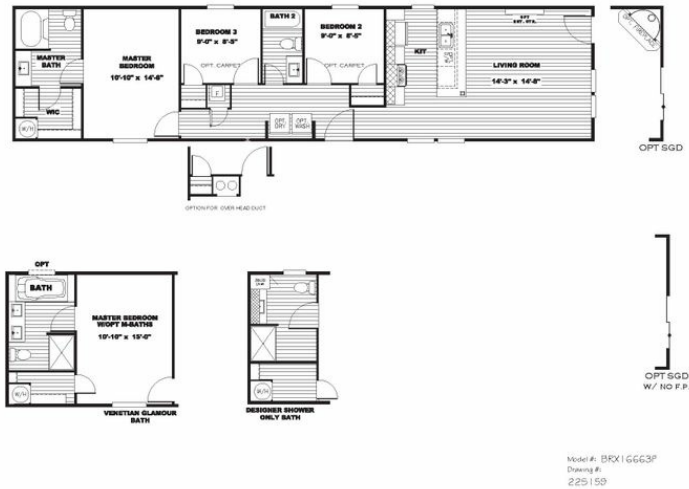

# BLAZER 66 F

**BLAZER 66 F** Model number: 22BRX16663FH19  
**3 beds • 2 baths • 1056 sq.ft. • 16' width • 66' depth**

Our home building facilities invest in continuous product and process improvements. Plans, dimensions, features, materials, specifications and availability are subject to change without notice or obligation. Renderings and floor plans are representative likenesses of our homes and may differ from the actual homes. We invite you to tour a Home Center near you and inspect the highest value in quality housing available or call (912) 225-6940 to speak with a Home Consultant. Copyright 2017, CMH. All rights reserved.

## BLAZER 66 F Model number: 22BRX16663FH19

3 beds • 2 baths • 1056 sq.ft. • 16' width • 66' depth

Our home building facilities invest in continuous product and process improvements. Plans, dimensions, features, materials, specifications and availability are subject to change without notice or obligation. Renderings and floor plans are representative likenesses of our homes and may differ from the actual homes. We invite you to tour a Home Center near you and inspect the highest value in quality housing available or call (912) 225-6940 to speak with a Home Consultant. Copyright 2017, CMH. All rights reserved.